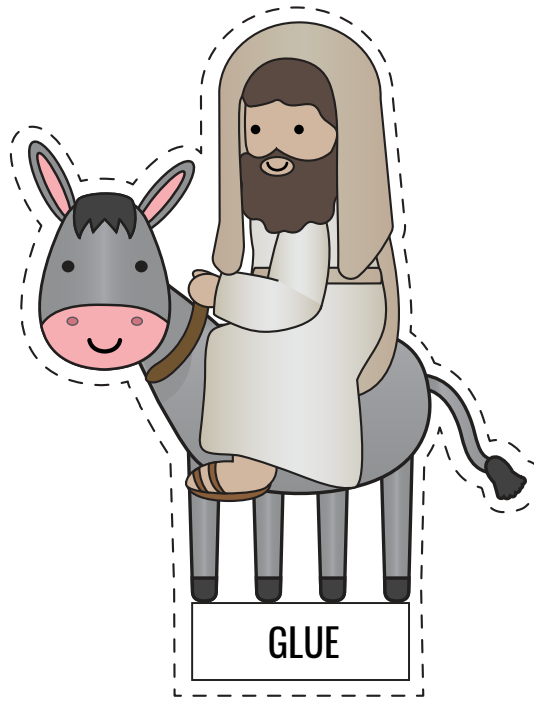

CUT

# Diorama Instructions

Cut out diorama and figures

Fold triangle sides toward middle

Fold in half so top and bottom meet

Add glue to inside corner of bottom triangle

Attach inside of bottom triangle to outside of top triangle  
Do the same for the other side